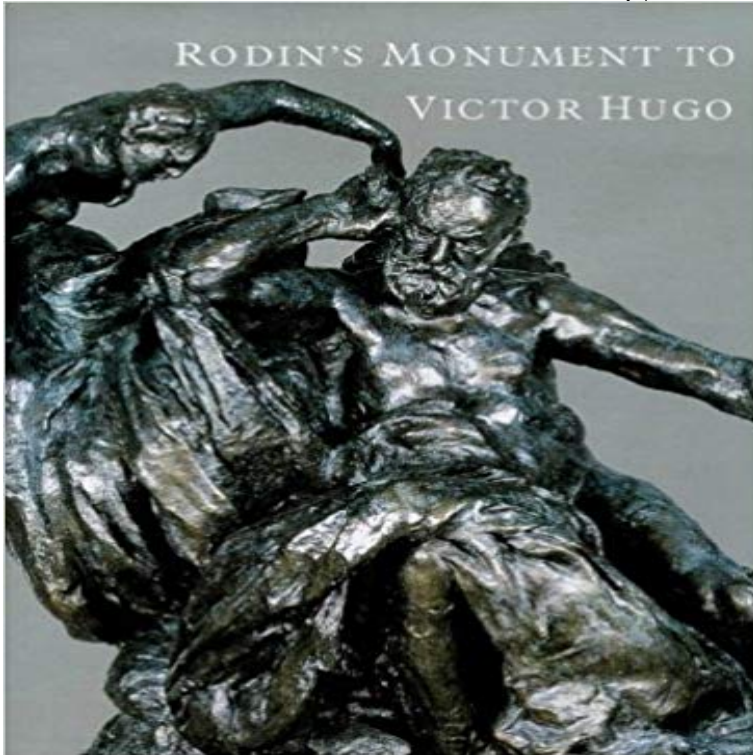

Rodins Monument to Victor Hugo

This work accompanies the exhibition at the Los Angeles County Museum of Art of Rodins sculpture including a second cast of his Monument to Victor Hugo.

[\[PDF\] Artaxerxes. An English opera. As it is performed at the Theatres Royal in Drury-Lane, and Covent-Garden. The musick composed by Tho. Aug. Arne, ... A new edition.](#)